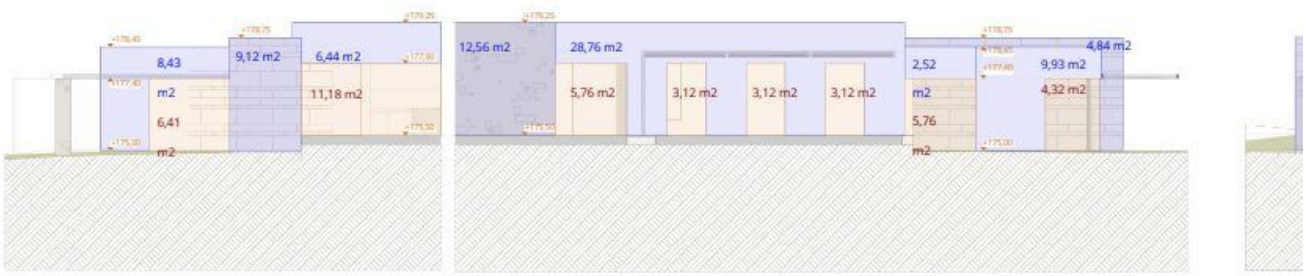

The canvas is set for an extraordinary vision, as a prestigious island architect has meticulously crafted a unique project for this haven. Imagine a future residence of 320m², with the anticipation building as the licensing process is underway, poised to be unveiled by the coming summer, allowing the realization of this dream to commence.

Embrace the allure of nature and architecture converging seamlessly on this remarkable plot, creating a harmonious sanctuary waiting to unfold its splendor.

Alzado ESTE h+m

1:100

Alzado OESTE 1

1:100

Alzado OESTE 2

1:100

A-01

A-02

A-03

A-04

A-03.2 Alzado OESTE Hab. invitados 1:100