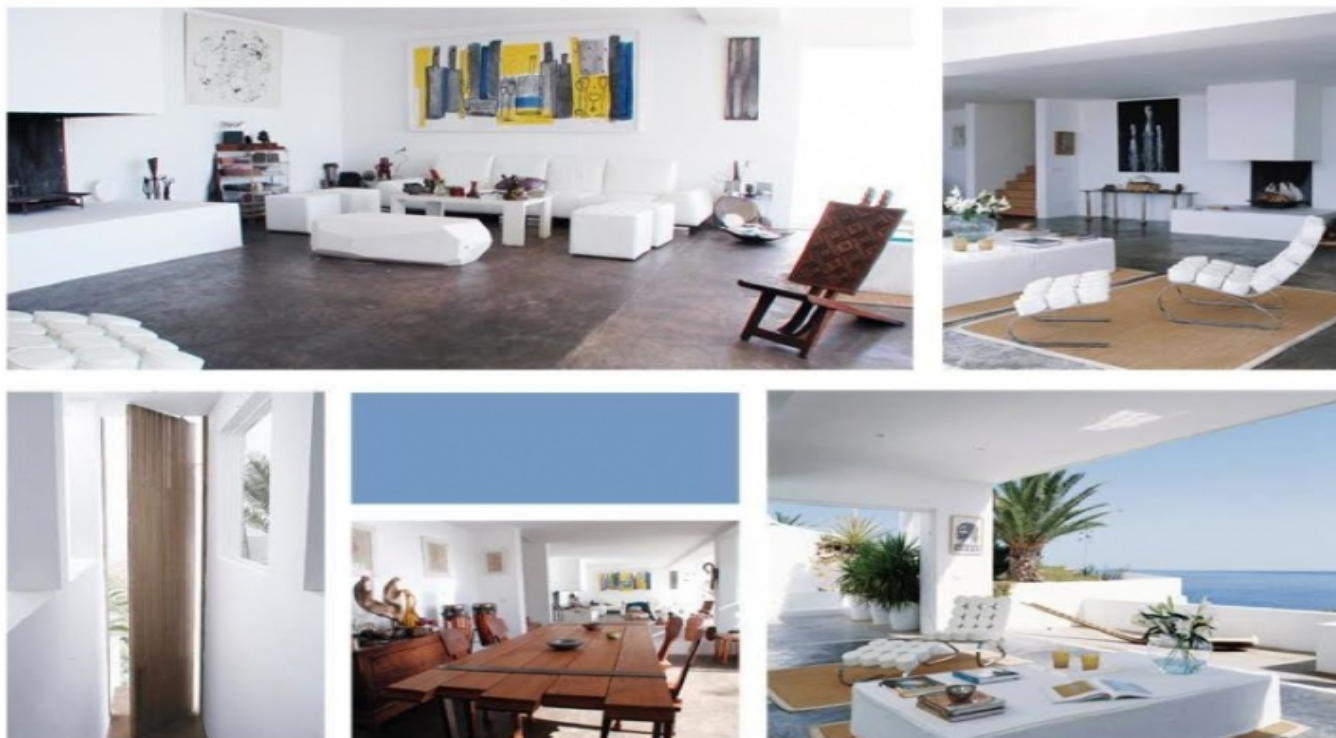

Most luxury Villa Can White in San Jose Atalaia

Price: 0 €

GENERAL INFORMATION

Category:	Villas, Luxury Houses	Area:	San Jose / Sant Josep
Location:	San Jose Atalaia	N. Bathroom:	3
N. Bedroom:	5	M² Inside:	m²
M² Property:			

DESCRIPTION

Most luxury Villa Can White in San Jose Atalaia

This is a fabulous **luxury villa** with a difference. Embedded in the side of a cliff with spectacular sea views, is located in the natural park of Es Cubells. The villa has 5 bedrooms, a reception and a large pool of 18 x 5 meters.

Divided into 3 levels, the "Can Blanca" on the ground floor a spacious living room, large kitchen, terrace with pool and dining area, chill-out facilities and private access to the sea. On the first floor is a bedroom with king bed 2x2m, a flat-screen TV with intl. Satellite TV, Canal + and a spacious bathroom. Another bedroom with en suite bathroom is furnished with a double bed and the third bedroom has 2 single beds.

The basement has 2 suites with double bedroom and bathroom with tub and shower. One of them also feature international satellite TV. All furniture in this beautiful *villa is luxurious, sober and minimalist but modern and exquisite specialties and expected features, such as a summer kitchen and outdoor screen outreach 5x3 meters for entertainment in the evenings summer.*

Luxury Villa Can White in San Jose Atalaia