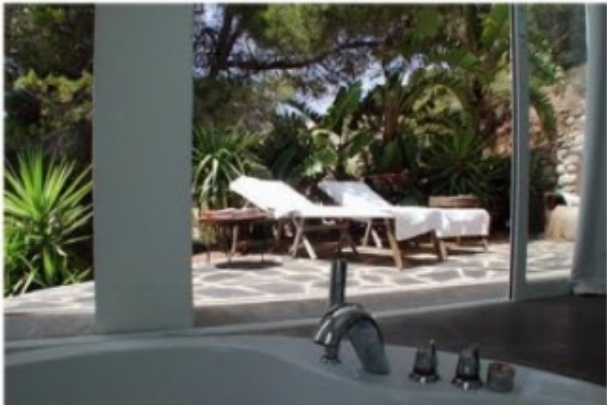

## Most luxury Villa Can White in San Jose Atalaia

This is a fabulous **luxury villa** with a difference. Embedded in the side of a cliff with spectacular sea views, is located in the natural park of Es Cubells. The villa has 5 bedrooms, a reception and a large pool of 18 x 5 meters.

Divided into 3 levels, the "Can Blanca" on the ground floor a spacious living room, large kitchen, terrace with pool and dining area, chill-out facilities and private access to the sea. On the first floor is a bedroom with king bed 2x2m, a flat-screen TV with intl. Satellite TV, Canal + and a spacious bathroom. Another bedroom with en suite bathroom is furnished with a double bed and the third bedroom has 2 single beds.

The basement has 2 suites with double bedroom and bathroom with tub and shower. One of them also feature international satellite TV. All furniture in this beautiful *villa is luxurious, sober and minimalist but modern and exquisite specialties and expected features, such as a summer kitchen and outdoor screen outreach 5x3 meters for entertainment in the evenings summer.*

Luxury Villa Can White in San Jose Atalaia

Huge  
outdoor  
projection  
screen  
5x3m.

Situated on a cap of 35000m<sup>2</sup>  
Constructed area of 1200m<sup>2</sup>.

Pool  
18  
x  
5  
m.

Outdoor lounge kitchen included, 3 separated dining areas