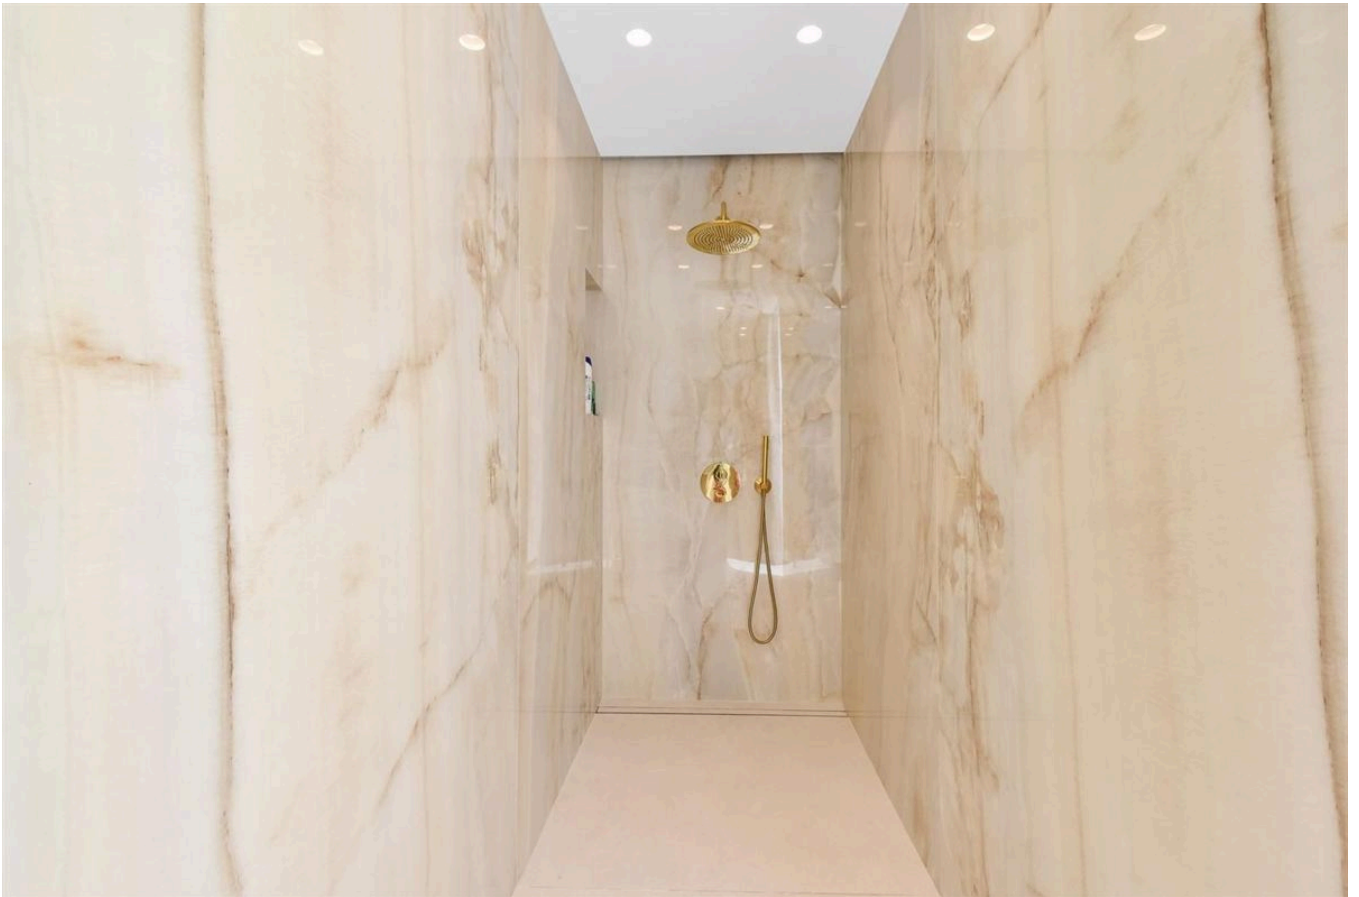

Built on a private 1,464 m² plot with 521 m² of living space, the property features seven spacious bedrooms, each with built-in or walk-in wardrobes and en-suite bathrooms, ensuring both comfort and privacy. In total, there are six bathrooms and three guest toilets.

The open-plan design includes a stylish main kitchen with a large island and breakfast bar,

complemented by a second kitchen for daily use and ample storage. The villa also features a private cinema room with high-end sound, a dedicated nightclub with DJ setup and lighting, and a fully equipped gym with its own bathroom and changing room.

Two laundry rooms provide daily convenience, while underfloor central heating, air conditioning, safety glass, double-glazed windows, and a full smart-home system ensure year-round comfort and efficiency.

Outdoors, enjoy a heated saltwater pool, rooftop jacuzzi, landscaped terraces, and an outdoor kitchen with bar and dishwasher. The villa also offers parking for three cars and multiple panoramic terraces. This is a true five-star home just minutes from Ibiza's top attractions and the airport. If you are interested in this exceptional property or would like to arrange a private viewing, feel free to contact us at any time.