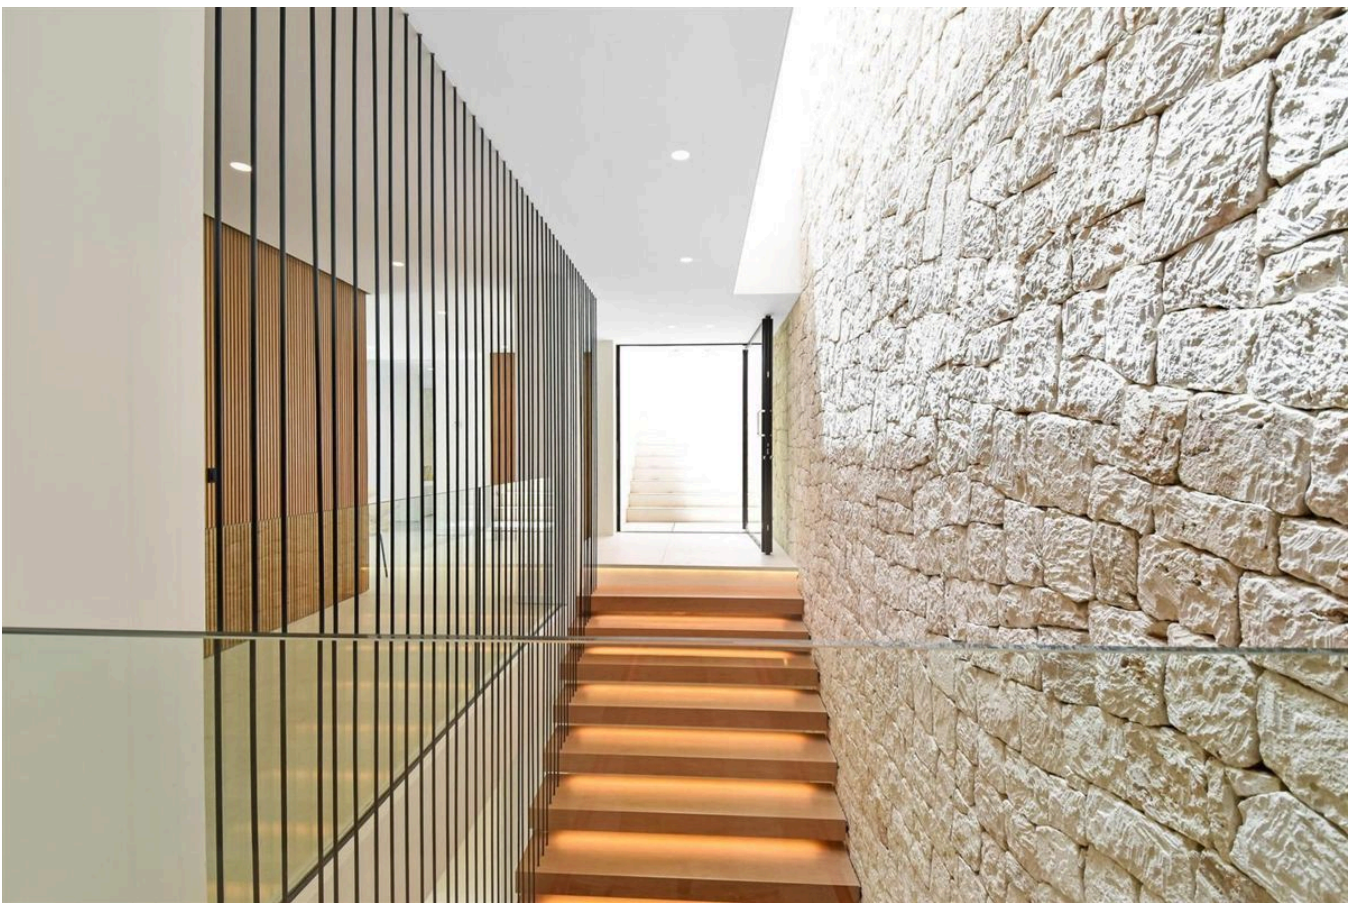

The open-plan design includes a stylish main kitchen with a large island and breakfast bar,

complemented by a second kitchen for daily use and ample storage. The villa also features a private cinema room with high-end sound, a dedicated nightclub with DJ setup and lighting, and a fully equipped gym with its own bathroom and changing room.

Two laundry rooms provide daily convenience, while underfloor central heating, air conditioning, safety glass, double-glazed windows, and a full smart-home system ensure year-round comfort and efficiency.

Outdoors, enjoy a heated saltwater pool, rooftop jacuzzi, landscaped terraces, and an outdoor kitchen with bar and dishwasher. The villa also offers parking for three cars and multiple panoramic terraces. This is a true five-star home just minutes from Ibiza's top attractions and the airport. If you are interested in this exceptional property or would like to arrange a private viewing, feel free to contact us at any time.