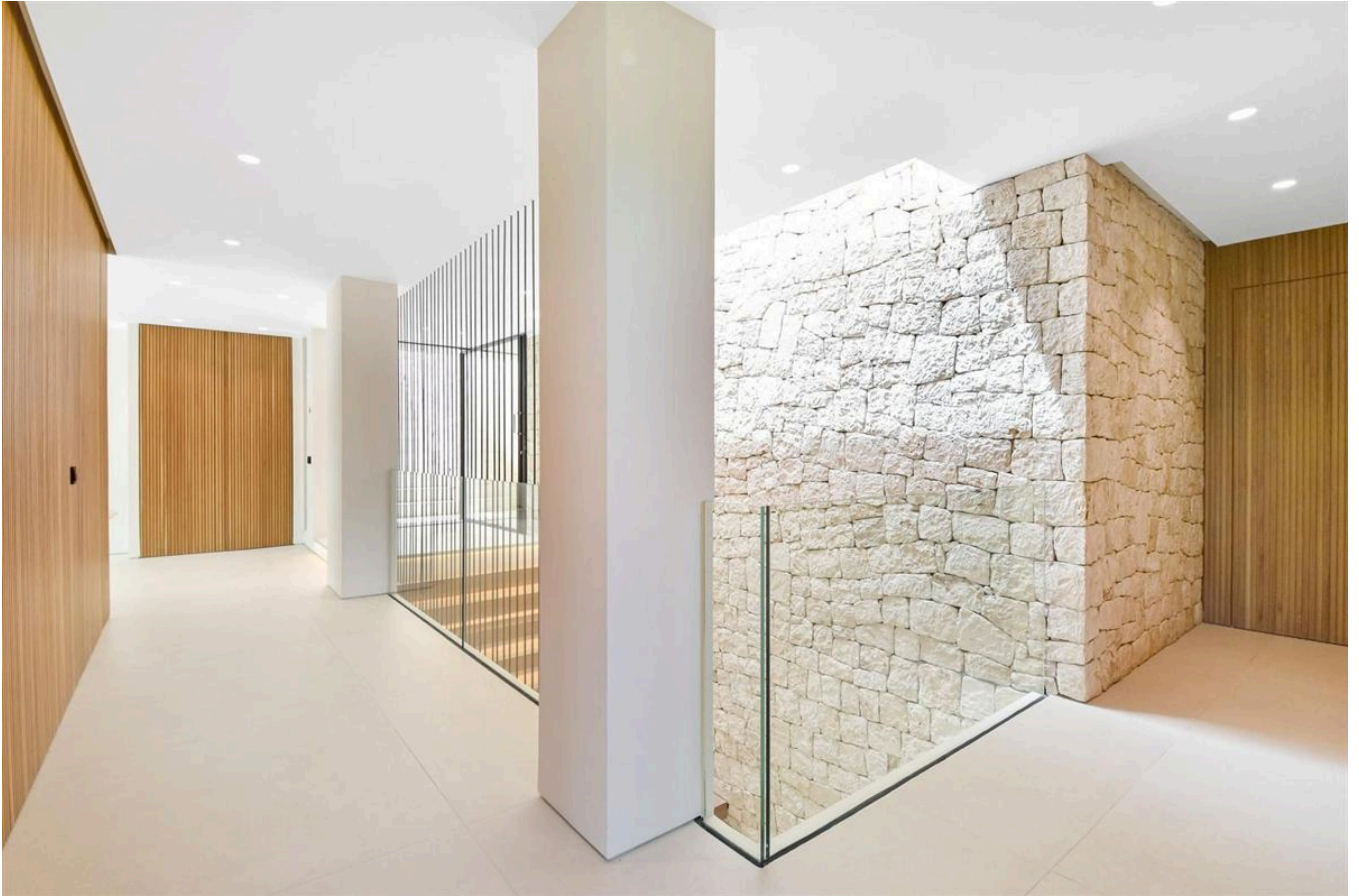

Built on a private 1,464 m² plot with 521 m² of living space, the property features seven spacious bedrooms, each with built-in or walk-in wardrobes and en-suite bathrooms, ensuring both comfort and privacy. In total, there are six bathrooms and three guest toilets.

The open-plan design includes a stylish main kitchen with a large island and breakfast bar,

complemented by a second kitchen for daily use and ample storage. The villa also features a private cinema room with high-end sound, a dedicated nightclub with DJ setup and lighting, and a fully equipped gym with its own bathroom and changing room.

Two laundry rooms provide daily convenience, while underfloor central heating, air conditioning, safety glass, double-glazed windows, and a full smart-home system ensure year-round comfort and efficiency.

Outdoors, enjoy a heated saltwater pool, rooftop jacuzzi, landscaped terraces, and an outdoor kitchen with bar and dishwasher. The villa also offers parking for three cars and multiple panoramic terraces. This is a true five-star home just minutes from Ibiza's top attractions and the airport. If you are interested in this exceptional property or would like to arrange a private viewing, feel free to contact us at any time.