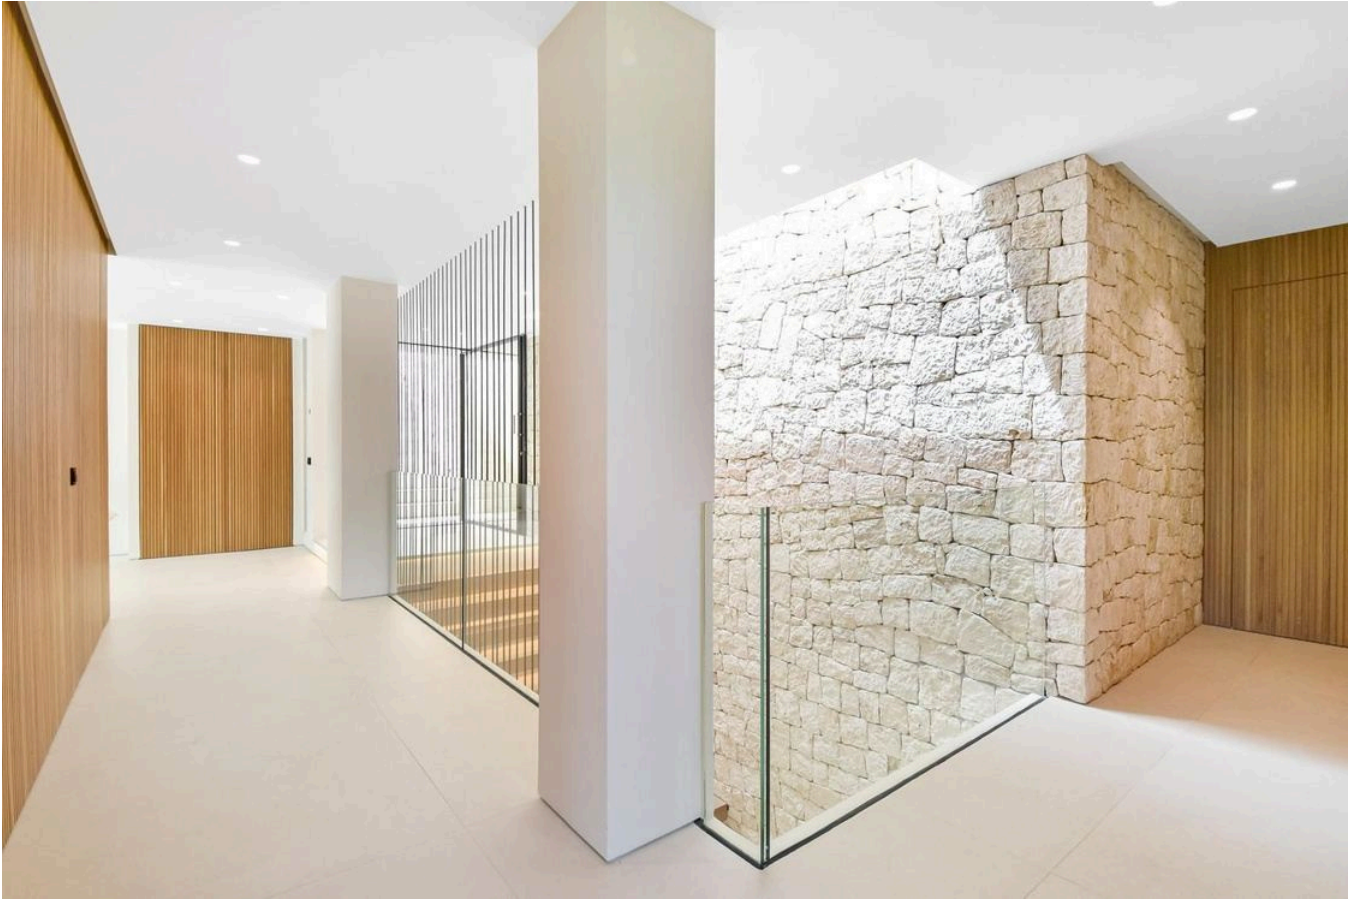

Built on a private 1,464 m² plot with 521 m² of living space, the property features seven spacious bedrooms, each with built-in or walk-in wardrobes and en-suite bathrooms, ensuring both comfort and privacy. In total, there are six bathrooms and three guest toilets.

The open-plan design includes a stylish main kitchen with a large island and breakfast bar,

complemented by a second kitchen for daily use and ample storage. The villa also features a private cinema room with high-end sound, a dedicated nightclub with DJ setup and lighting, and a fully equipped gym with its own bathroom and changing room.

Two laundry rooms provide daily convenience, while underfloor central heating, air conditioning, safety glass, double-glazed windows, and a full smart-home system ensure year-round comfort and efficiency.

Outdoors, enjoy a heated saltwater pool, rooftop jacuzzi, landscaped terraces, and an outdoor kitchen with bar and dishwasher. The villa also offers parking for three cars and multiple panoramic terraces. This is a true five-star home just minutes from Ibiza's top attractions and the airport. If you are interested in this exceptional property or would like to arrange a private viewing, feel free to contact us at any time.